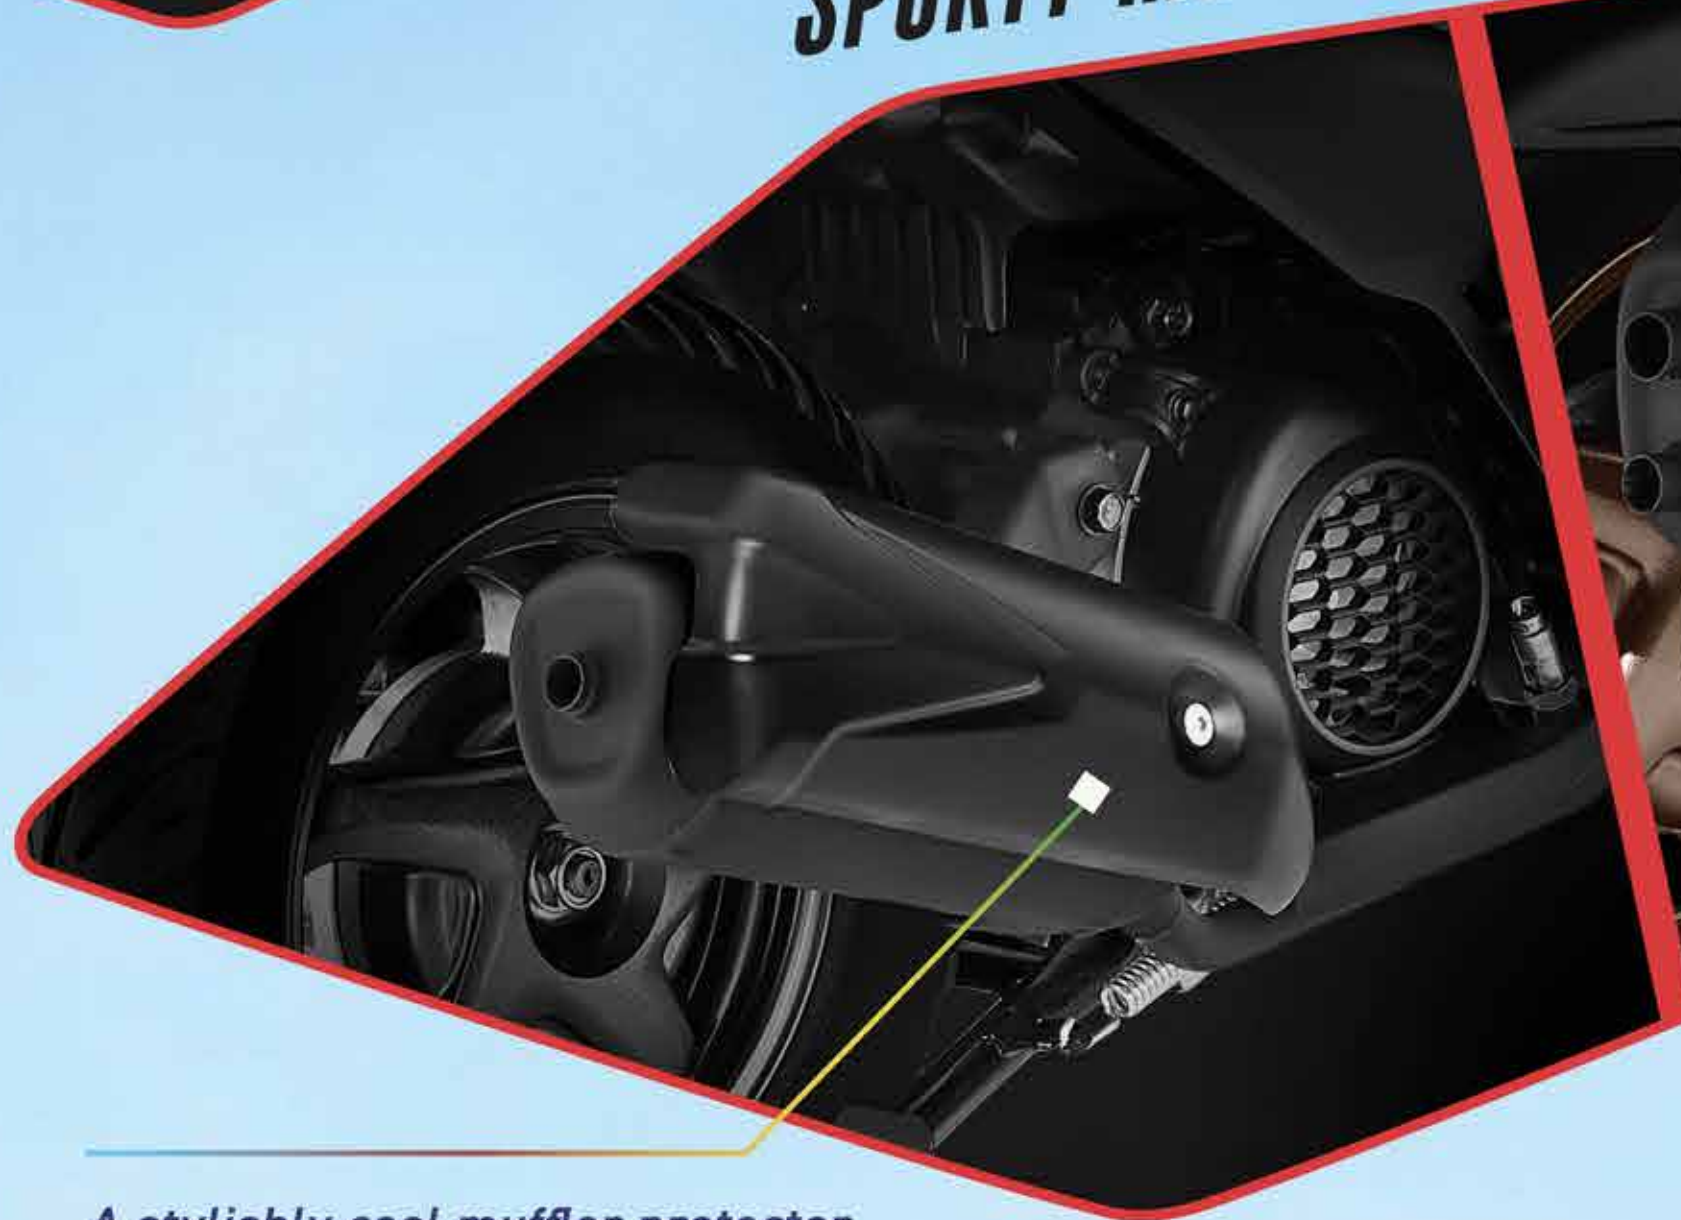

SPORTY MUFFLER

A stylishly cool muffer protector on Dio 110 to up the style.